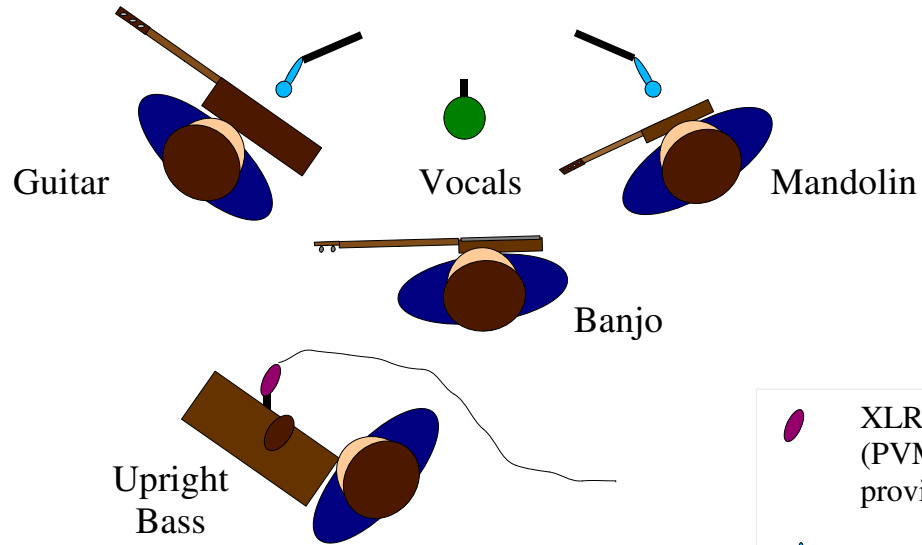

Instrument Monitor

Instrument Monitor

-  XLR Cord for Bass Microphone (PVM 520 mounted to bass, provided by Concession 23)
-  2 Instrument Microphones
 - SM57 (equivalent or better)
 - Concession 23 can supply AT Pro 37 (requires phantom power)
-  Large Diaphragm Condenser Microphone
 - Concession 23 can supply Rode NT1 (requires phantom power)

Concession 23 Microphone Setup