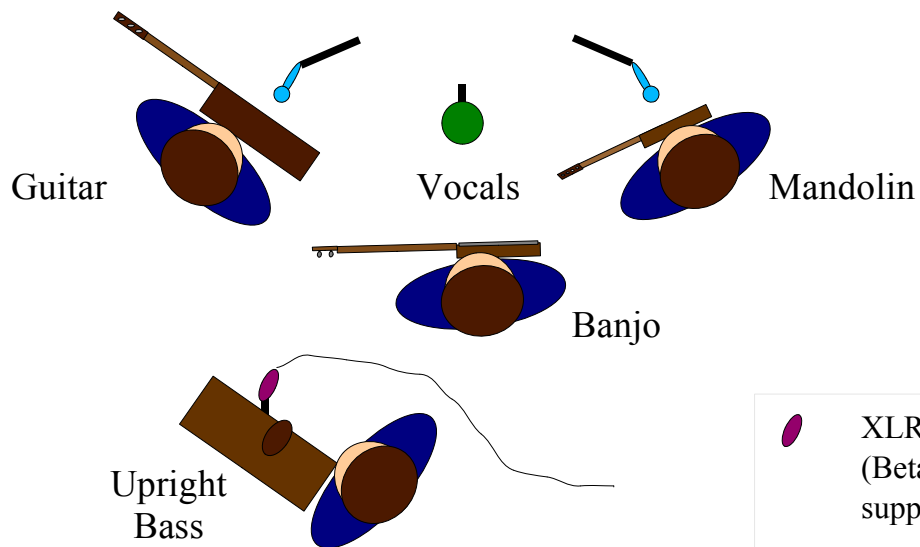

Instrument Monitor

Instrument Monitor

-  XLR cord for bass microphone (Beta 98, requires phantom power, supplied by Concession 23)
-  2 Instrument Microphones
 - SM57 (equivalent or better)
 - Concession 23 can supply AT Pro 37 (requires phantom power)
-  Large Diaphragm Condenser Microphone
 - Concession 23 can supply Rode NT1 (requires phantom power)

Concession 23 Microphone Setup